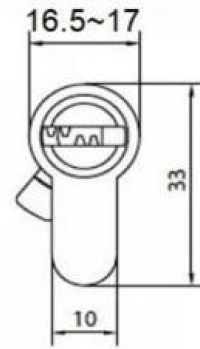

## CYLINDER

L	A	B
60MM	30	30
65MM	32.5	32.5
68MM	34	34
70MM	35	35
75MM	30	45
80MM	40	40
85MM	40	45
90MM	45	45
95MM	40	55
100MM	30	70
110MM	30	80
120MM	60	60

Item No.:	CYLINDER
Size:	60mm-120mm
Material:	Brass,Zinc alloy
Color:	CF,SN CP AB AC,GP. BN ,PVD PB,SB ETC
Cylinder Type:	Double profile cylinder
Key Type:	Computer key
Installation:	Wooden door, Iron door,furniture door