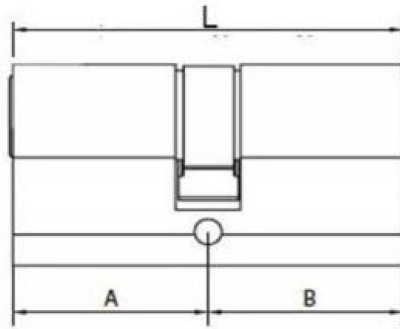

## CYLINDER

L	A	B
60MM	30	30
65MM	32.5	32.5
68MM	34	34
70MM	35	35
75MM	30	45
80MM	40	40
85MM	40	45
90MM	45	45
95MM	40	55
100MM	30	70
110MM	30	80
120MM	60	60

Item No.:	CYLINDER
Size:	60mm-120mm
Material:	Brass,Zinc alloy
Color:	CF,SN CP AB AC,GP. BN ,PVD PB,SB ETC
Cylinder Type:	Double profile cylinder
Key Type:	Computer key
Installation:	Wooden door, Iron door,furniture door